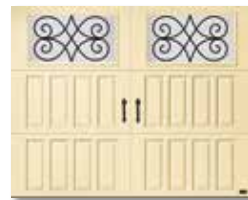

Bordeaux with Jardin Windows (B75)